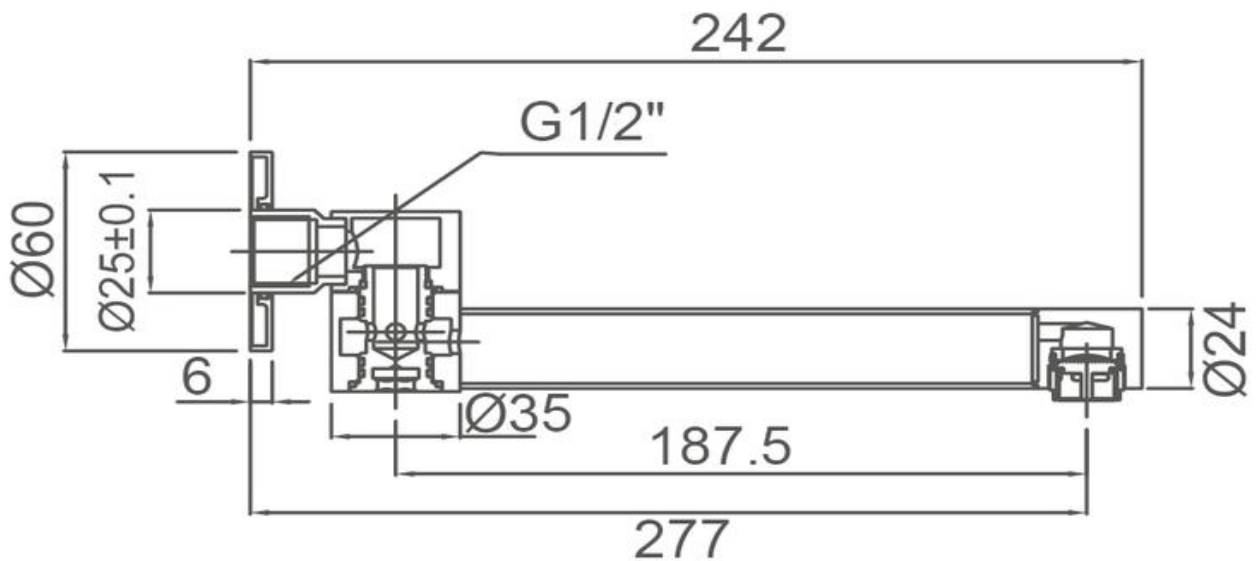

# JESS SWIVEL SPOUT

Pressure Rating: Min 150KPa - Max 500KPa

Temperature Rating: Min 1°C - Max 75°C

Chrome  
WT 624

Brushed Nickel  
WT 624BN

Brushed Brass  
WT 624BB

Gun Metal  
WT 624GM

Matt Black  
WT 624BK

## SPECIFICATIONS